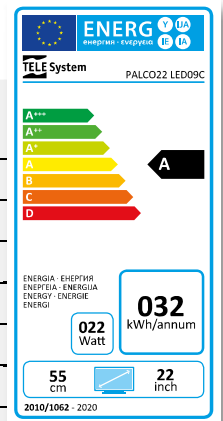

PALCO22 LED09 COMBO

with integrated DVD player

Screen type / size	21,5 "LED
Video Resolution (HxV)	FHD 1920x1080
Diagonal display	55 cm. - 16: 9 Wide 178 ° /
Viewing angle	178 ° (H / V)
Brightness (cd / m ²)	160
Audio Power	5W x 2
Tuner type	DVB-T2 - DVB-S2 H.265 10bit
Contrast ratio	3000: 1
Multilanguage OSD menu	IT / EN / PL / SV / FR / DE / ES / NE / HR / SL / CZ / GR
Sorting channels before installing Teletext and subtitles	Yes (pre-installed tivusat channels)
Off / On Timer	Yes
CI + slot	Yes
Hotel Mode function	Yes
SW update	via USB
SCR / USALS	Yes, yes
PVR recording function	No
Time Shifting Function	No
Media player via USB Integrated	AVI / MP4 / MKV (H.265 compatible) MP3 / JPG
DVD player	Yes
Entrances	Mini Component - HDMI - SCART - Mini AVin - USB - VGA DSUB15 - PC Audio - Coax
Headphone output	3,5mm jack.
TV signal	Video: MPEG2, MPEG4 H.264 / AVC and H.265 / HEVC Audio: MPEG1 layer1 / 2; DD; DD +; AAC; HE-AAC
SKY HD tested	Yes
Supply	100V-240V, 50 / 60Hz, 12V DC output * (POWER SUPPLY INCLUDED)
Consumption	<36W (<0,5W in Stand-by)
Standard remote control	Yes
Simplified remote control	-
Energy efficiency class Wall	T0
bracket support	VESA 100
Dimensions with support (mm.)	500x323x132
Dimensions without support (mm.)	500x295 x45